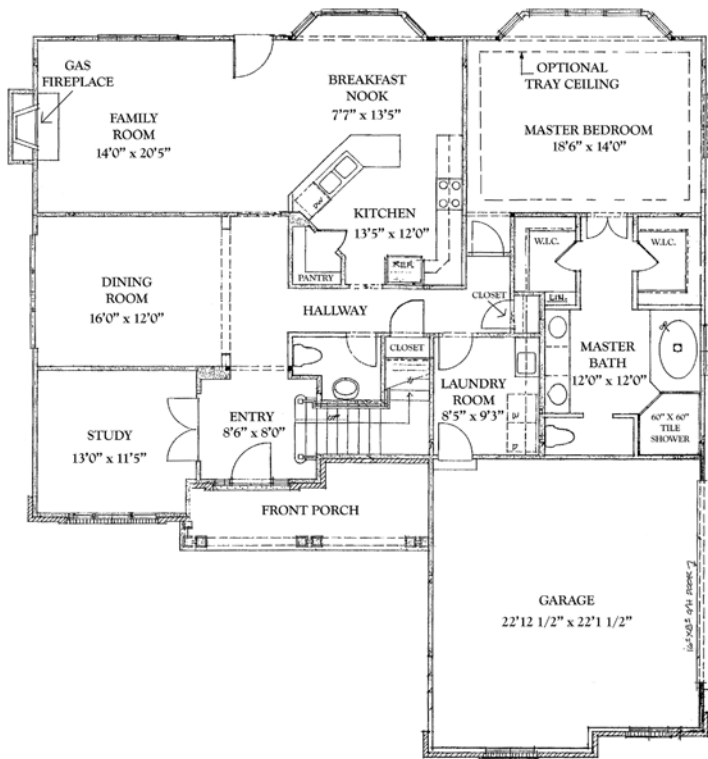

The Somerset

The Somerset Model:

- *Base Price: \$549,950.00 (On Crawl Space)*
- *Finished Sq. Ft.: 3,138*
- *2 Car Garage Sq. Ft.: 503*

NOTE: Picture and Floor Plan are Similar To Photo

Available Options Include:

- *Basement*
- *Screen porch w/enlarged deck*
- *Security Systems*
- *Home networking and custom*
- *entertainment wiring*
- *Gas cooking, heating, and hotwater systems*
- *Back up generators*

Ginger Slavic
434-981-0118 Mobile
434-984-7472 Office
gingerslavic@realestateiii.com

REAL ESTATE III
The Best. One Home at a Time™

This information is believed to be true but is not guaranteed

The Somerset Floor Plan

First Floor Plan

Second Floor Plan

Ginger Slavic
434-981-0118 Mobile
434-984-7472 Office
gingerslavic@realestateiii.com