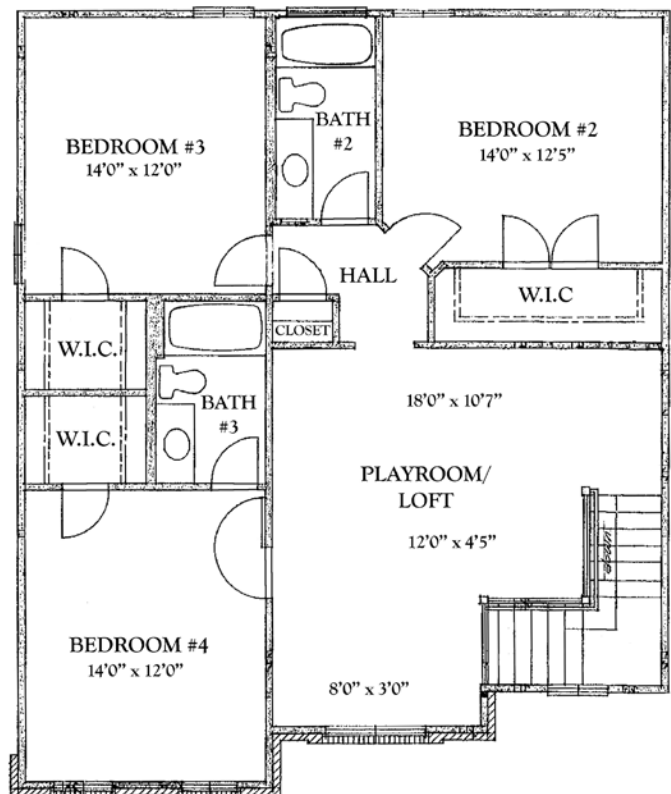

The Somerset

The Somerset Model:

- *Base Price: \$549,950.00 (On Crawl Space)*
- *Finished Sq. Ft.: 3,138*
- *2 Car Garage Sq. Ft.: 503*

NOTE: Picture and Floor Plan are Similar To Photo

Available Options Include:

REAL ESTATE III
The Best. One Home at a Time™

This information is believed to be true but is not guaranteed

The Somerset Floor Plan

First Floor Plan

Second Floor Plan

Ginger Slavic
434-981-0118 Mobile
434-984-7472 Office
gingerslavic@realestateiii.com